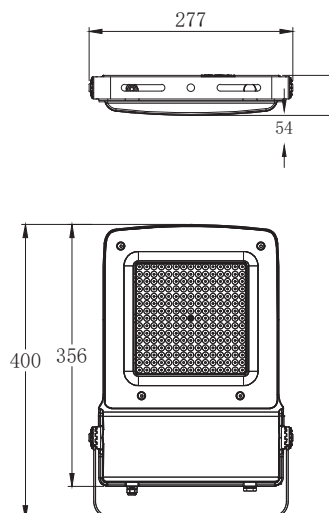

TECHNICAL DATA

TYPE

Grigio floodlight with low wind resistance. Comprehensive range available in six sizes with extensive optical and light distributions from 50W up to 400W to cover all applications. Can be tilted in all directions thanks to its fixing galvanized and painted bracket.

CHARACTERISTICS

LEDs: 2835

Nominal efficacy: 130 lm/W

Maximum LED: 1000mA

Lifetime L90B10: >30,000 hours

Luminous flux and efficacy at 4000°K and CRI>70

Luminous flux tolerance <+/-3%

Values may be subject to change due to LED binning.

OPENING/BEAM

High efficiency Ra>80 LED. 90°

MATERIAL

Die-cast aluminium, Transparent 4mm

tempered-Glass

Aluminum frame

Steel Galvanized and painted bracket

Model:	Grigio
Format:	Square
Location:	Exterior
Wattage:	150W
Materials:	Aluminium
Led Color:	3000K / 4000K / 6500K
Product Dimension:	400*277*54mm
IP Code:	65
Fixation:	Surface
CRI :	80
Lumen Output:	19500LM
Frequency:	50/60 Hz
Beam Angle:	90°
Net weight:	3.31kgs

DIMENSION DRAW

OUTDOOR